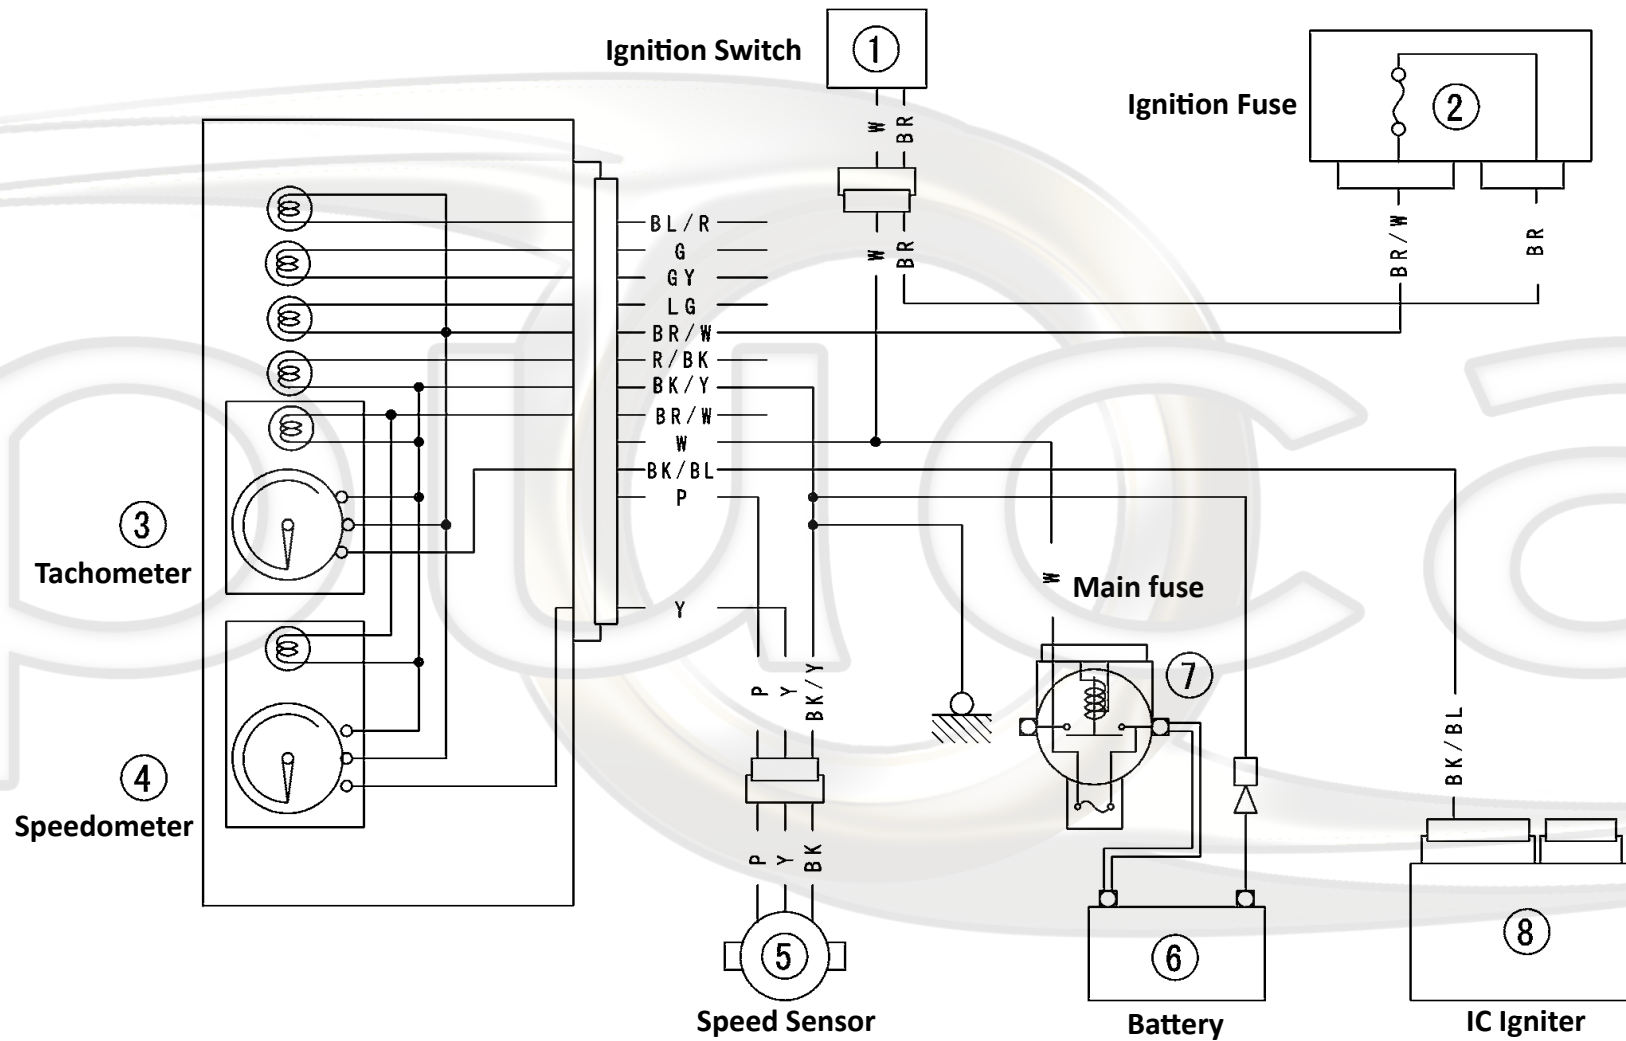

SPEEDO
W650 - systems

W650 Wiring key

TACHO
W650 - systems

W650 Wiring key

W650 - basic wiring schematic