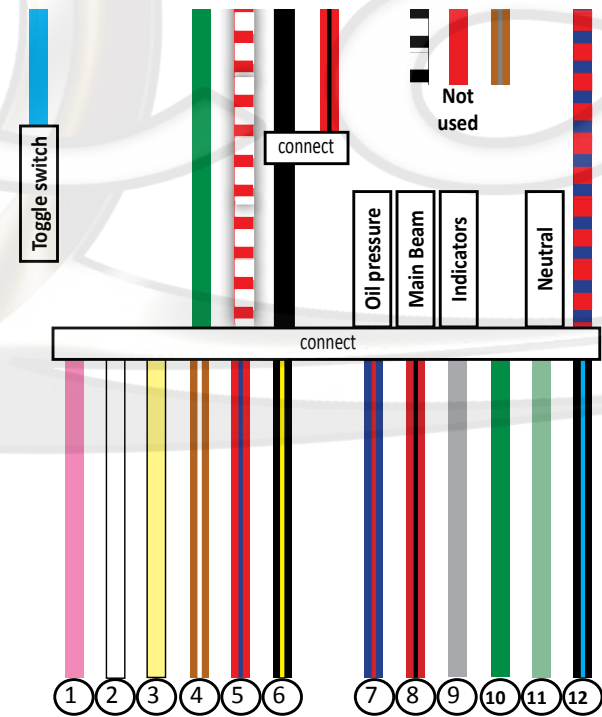

SPEEDO
W650 - systems

W650 Wiring key

TACHO
W650 - systems

W650 Wiring key

W650 - basic wiring schematic