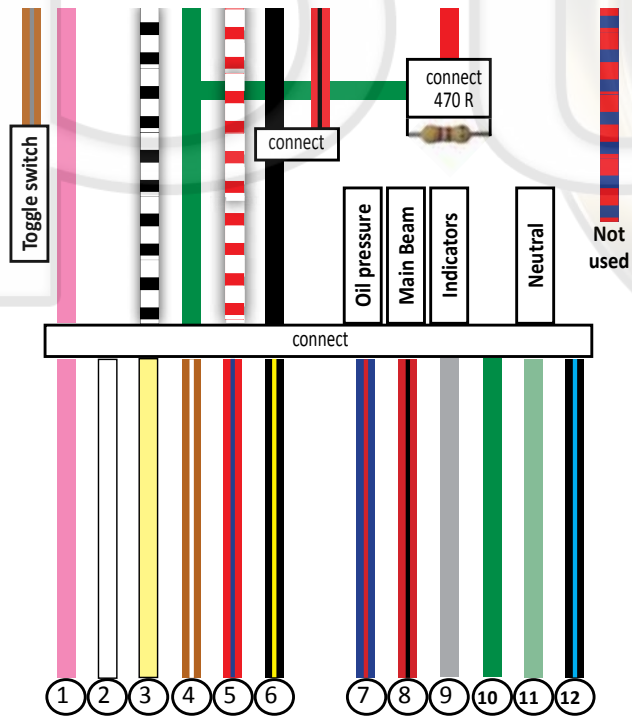

SPEEDO
W650 - systems

W650 Wiring key

TACHO
W650 - systems

W650 Wiring key

W650 - basic wiring schematic